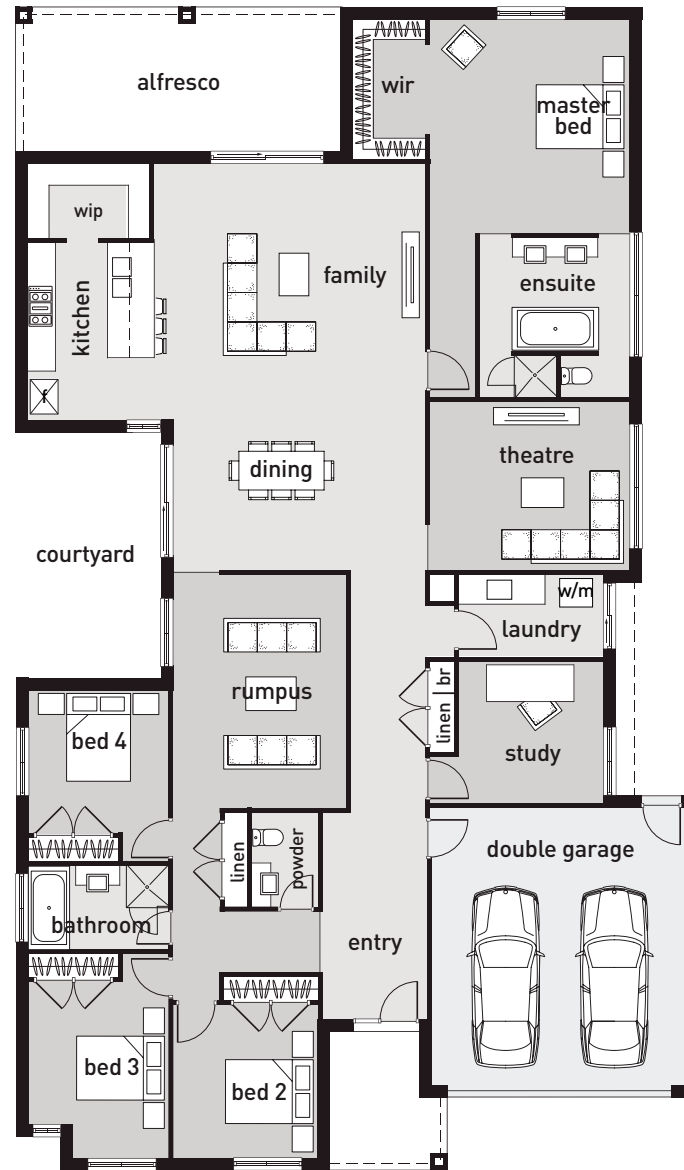

the edge series

ROUGE 005

	sq.m	squares
living	250.53	26.95
garage	37.37	3.93
porch	6.34	0.68
alfresco	21.72	2.33
total area	315.96	33.99

urbanedge
HOMES

* Total area for Eynesbury floorplans increase in size due to increased porch size. Please refer to house specific inclusions and working drawings for all details.