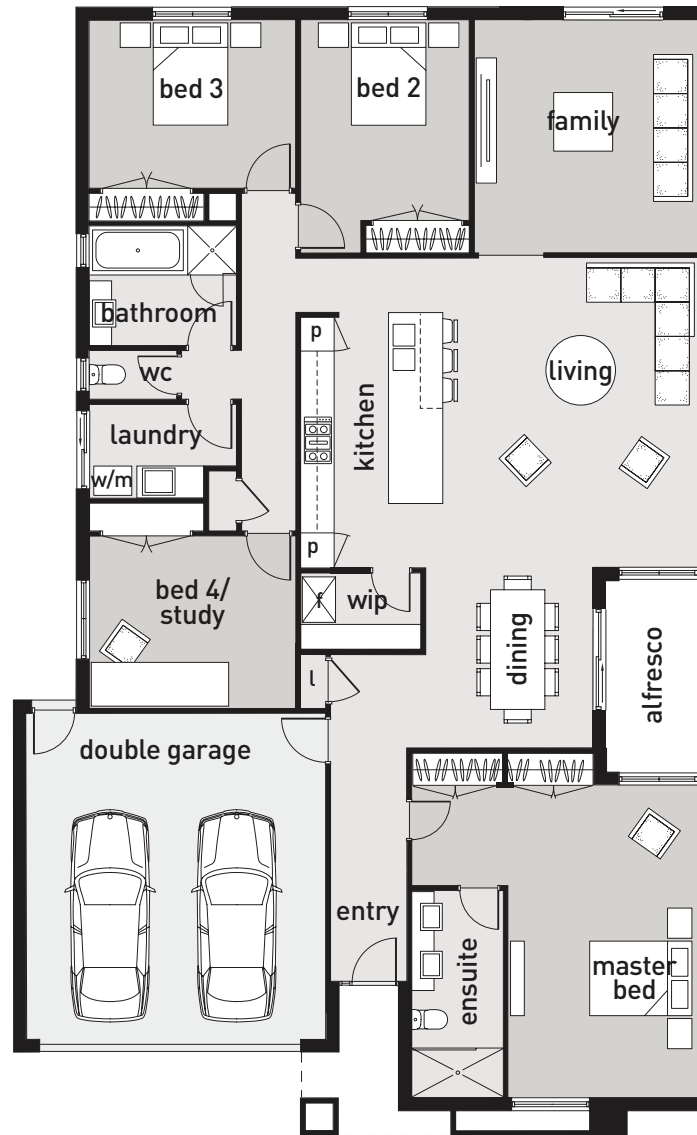

# the edge series

## LUDO 002

	sq.m	squares
living	193.01	20.77
garage	37.20	4.00
porch	5.60	0.60
alfresco	6.77	0.72
<b>total area</b>	<b>242.58</b>	<b>26.09</b>

**urbanedge**  
HOMES

\* Total area for Eynesbury floorplans increase in size due to increased porch size. Please refer to house specific inclusions and working drawings for all details.